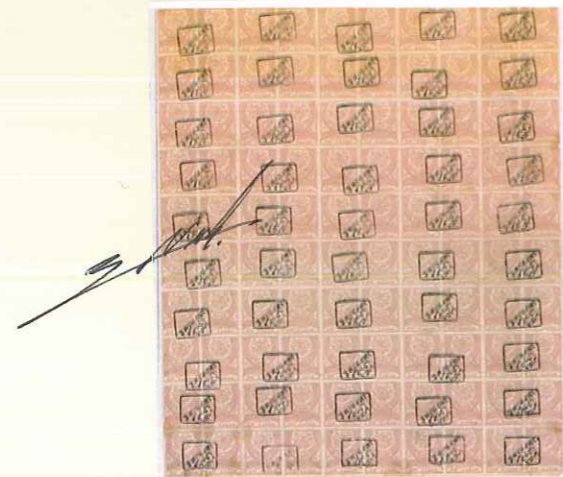

Ottoman Empire period: 1891 issue handstamped 'Imprime'(black overprint) stamp for Printed Matter 20 paras Rose on Grey perf, 13 ¼ sheet of hundred mint, at the lower left corner one stamp has a tear, some perf.faults and usual reinforcing in places ,very fine and fresh with original gum (İsfilâ 143=Michel 65A).

20 Para Complete sheet black overprint
Perf.13 1/4.Only sheet known.