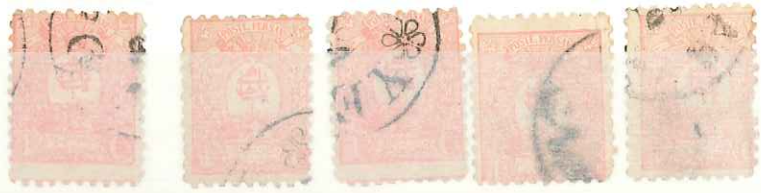

1894. Type 17 102

2 mint 5 doubles 2 triples
6164 singles Conc.

Colour variable

1894 Type 17 No. 102
613 Singles cancelled

1894 Type 17 No. 104
1 quadruple 1 triple 1 double (canc)
1 with querie written in pencil (Capt. James)
1 similar cancellation. 201 singles (CAN)

1917 Op'd 74 No 454

1915 Op'd 703 No 417

1917 Op'd 75 No 457a

1915 Op'd 64 No 418

1911 Type 58 Op'd Top 033 Bottom 057

1899 Type 21
157-163

1897 Type 21
Control mark & e
1 kr.

1903-5 Type 39 Opal Type
033