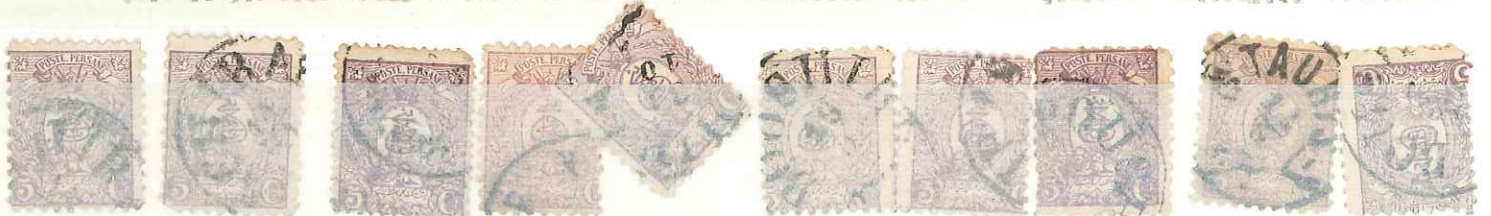

1894. Type 17 102

2 mint 5 doubles 2 triples
6164 singles Conc.

Colour variable

1894 Type 17 No. 102
613 Singles cancelled

1894 Type 17 No. 104
1 quadruple 1 triple 1 double (canc)
1 with querie written in pencil (Capt. James)
1 similar cancellation. 201 singles (CAN)

1917 Op'd 74 No 454

1915 Op'd 703 No 417

1917 Op'd 75 No 457a

1915 Op'd 64 No 418

1911 Type 58 Op'd Top 033 Bottom 057

1899 Type 21
157-163

1897 Type 21
Control mark & e
1 kr.

1903-5 Type 39 Opal Type
033