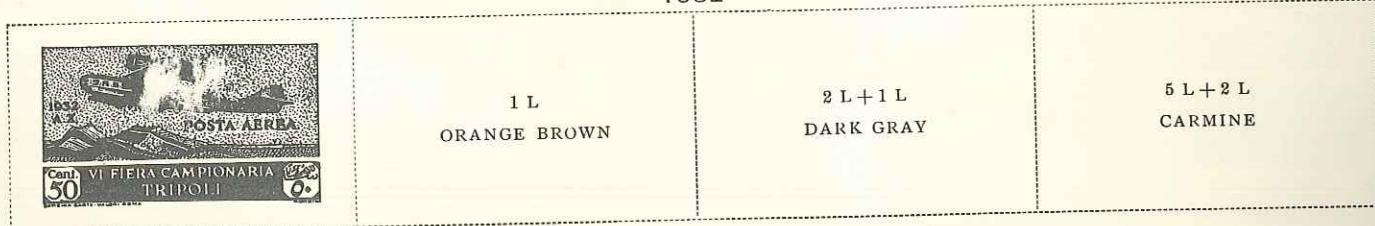

AIR POST STAMPS
1929

80 C
BROWN VIOLET
AND BROWN

1931

1932

1933

1934-35

LIBIA

AIR POST STAMPS