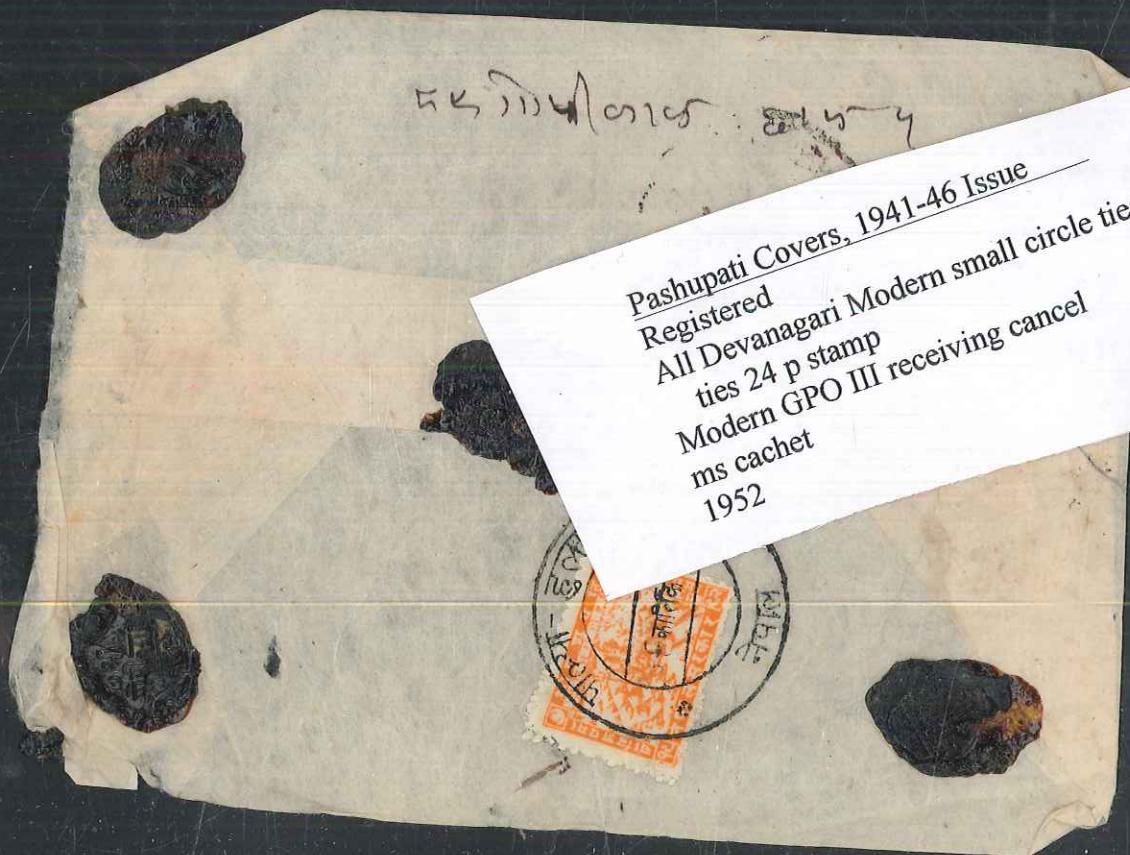

Pashupati Covers, 1941-46 issue
 Registered
 Taulihawa Hulak Straight ties
 24 p orange
 GPO ? Nepal receiving mark
 Boxed registry cachet
 Date unknown

Pashupati Covers, 1941-46 Issue
 Registered
 All Devanagari Modern small circle ties
 ties 24 p stamp
 Modern GPO III receiving cancel
 ms cachet
 1952