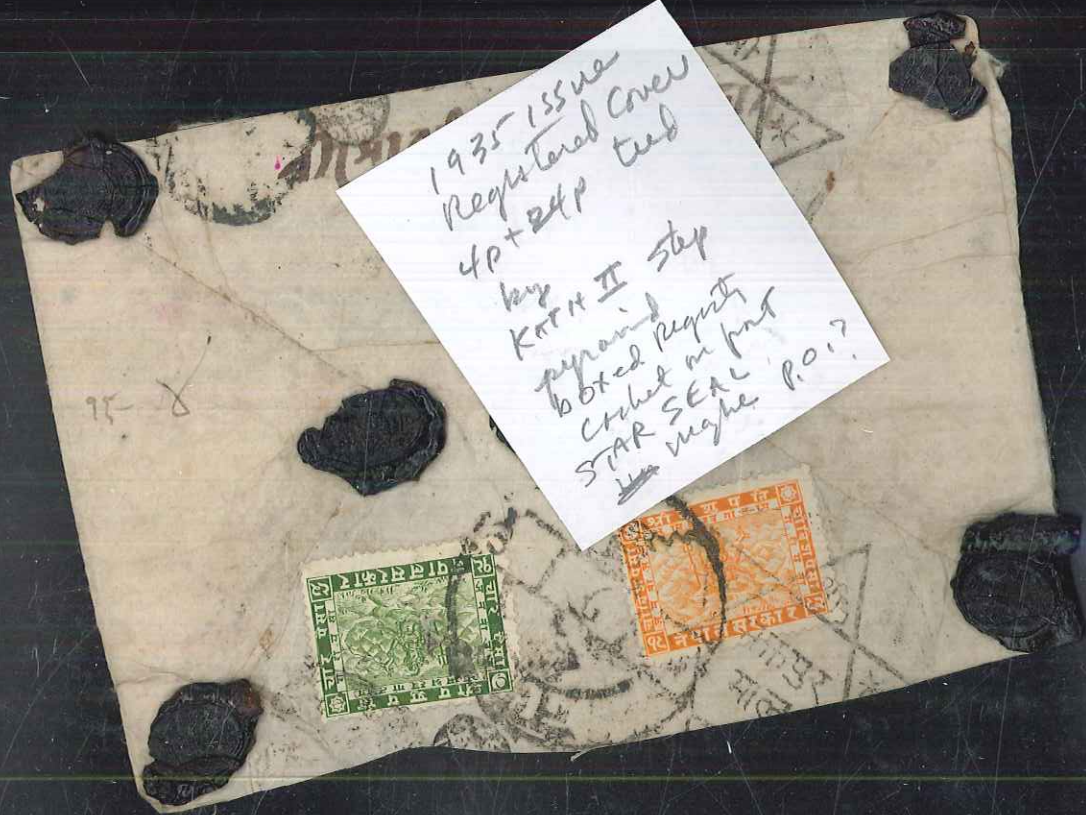

1935 Issue
Registered Cover
40 + 24p tied
by
KOTHI II step
upward
tooted Rights
checked on post
STAR SEAL
Vighe P.O.?