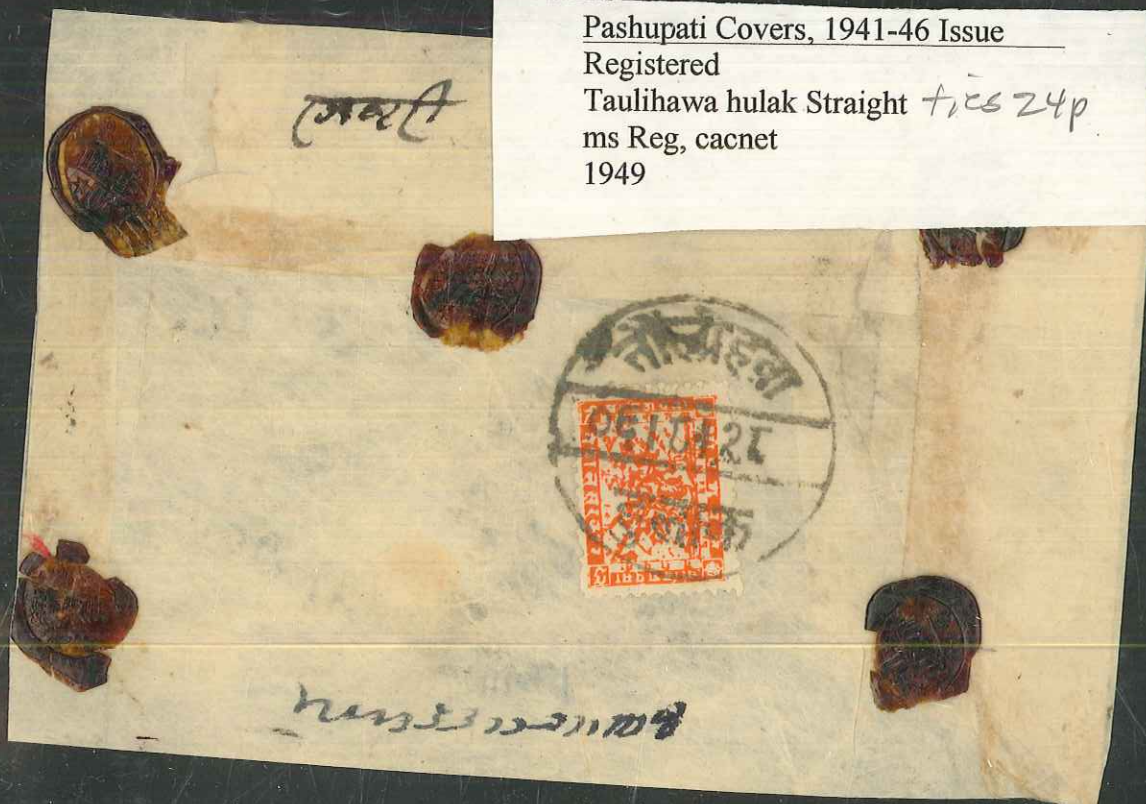

Pashupati Covers, 1941-46 Issue

Registered

Taulihawa hulak Straight *ties 24p*

ms Reg, cacnet

1949