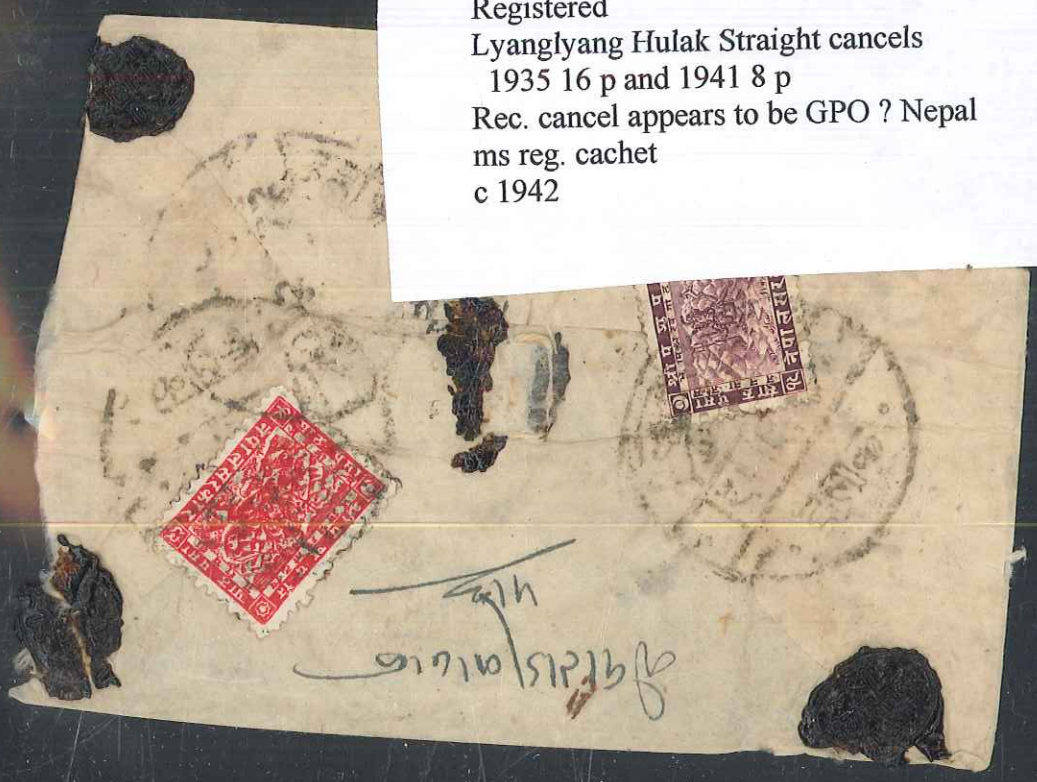

Syuari large ornamental cancel

ties 24 p

ms Reg. cachet

c. 1942

Pashupati Covers, Mixed 1935-1941 issues
Registered
GPO V Nepal ties 1935 16 p and 1941 4 p
3 strikes of cancel
Boxed Reg Cachet
1946

Pashupati Covers, Mixed 1935-1941 issues
Registered
Lyanglyang Hulak Straight cancels
1935 16 p and 1941 8 p
Rec. cancel appears to be GPO ? Nepal
ms reg. cachet
c 1942