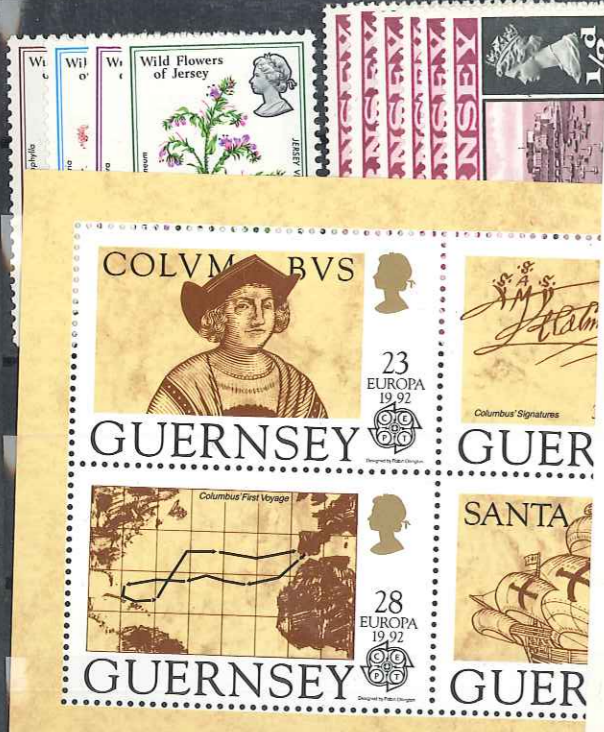

GERMANU

2 Seiten aus 1094.-

Danziger Leistungsfchau

1937

1937

Berlin
21-34
**
4500,-

LUXEMBO-
URG

ST. HELEN

GUERNSEY POST OFFICE

SOUVENIR OF VICTOR HUGO'S EXILE
IN GUERNSEY 1855-1870

GB

1958
CROWN
WATERMARK
ERECT

Crown
Issue
1958
w/R
sideways

with Phos
Issue 1966
Violet Bands
wide w/R
erect

Boots

FREE
First class stamp included in the price

Royal Mail

SG 624 Eb L160.~ Perf. R. Margin

EARLS COURT, LONDON 22-28 MAY 2000
THE STAMP SHOW 2000

MILLENNIUM TIMEKEEPER

232924

232924

2A 1B 1C 1D

5A
1R
2.C
1D
1E
1F