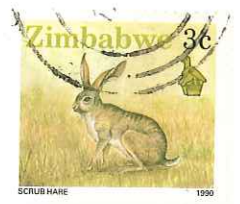

# Zimbabwe Aloe 88

First Day of Issue — 14 July, 1988

707

704

525

254

N4 100

367