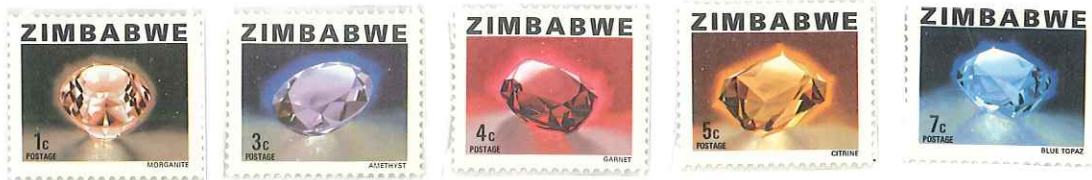

75th ANNIVERSARY OF ROTARY INTERNATIONAL

COMMEMORATIVE
ISSUE
18th JUNE 1980

COMMEMORATIVE
ISSUE
18th JUNE 1980

1905-1980