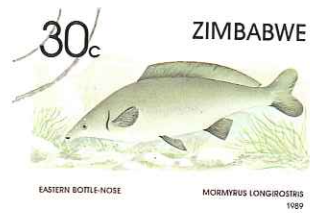

# Zimbabwe Aloe 88

First Day of Issue — 14 July, 1988

707

704

525

254

N4 100

367