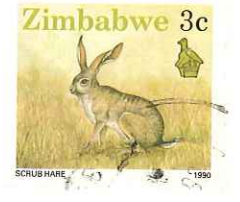

# Zimbabwe Aloe 88

First Day of Issue — 14 July, 1988

707

704

525

254

N4 100

367