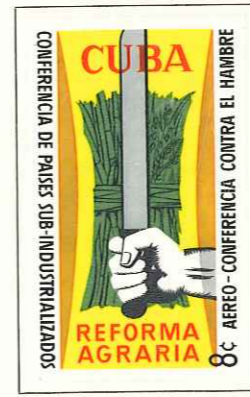

Cuba / «Conférence des Pays sous-industrialisés» 1960

Dessins: Courvoisier S. A.

Phases d'impression

Actes N° 563.20.6 du 17.6.60