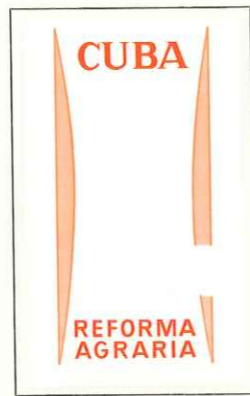

Cuba / «Conférence des Pays sous-industrialisés» 1960

Dessins: Courvoisier S. A.

Phases d'impression

Actes N° 563.20.6 du 17.6.60