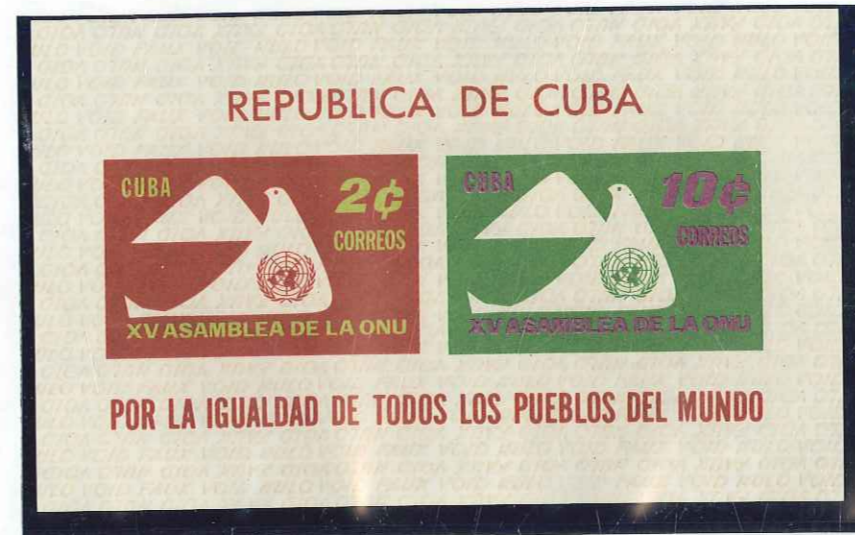

CUBA errors and varieties

1961 - Apr. 12th

Perf. 12½

Normal with Security Paper
Watermarked "VOID-FAUX-NULO"

CUBA errors and varieties

1961 - April 12th

Unwmk. — Perf. 12½

Printed on White Paper