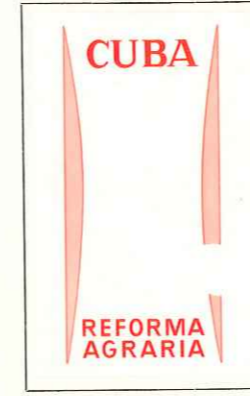

Cuba / «Conférence des Pays sous-industrialisés» 1960

Dessins: Courvoisier S. A.

Phases d'impression

Actes N° 563.20.6 du 17.6.60