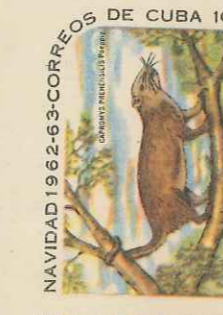

CUBA errors and varieties

1961 - Apr. 12th

Perf. 12½

Normal with Security Paper
Watermarked "VOID-FAUX-NULO"

CUBA errors and varieties

1961 - April 12th

Unwmk. — Perf. 12½

Printed on White Paper