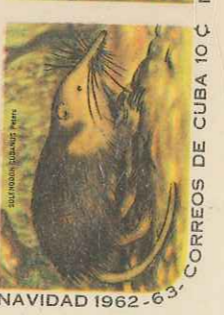

CUBA errors and varieties

1961 - Apr. 12th

Perf. 12½

Normal with Security Paper
Watermarked "VOID-FAUX-NULO"

CUBA errors and varieties

1961 - April 12th

Unwmk. — Perf. 12½

Printed on White Paper