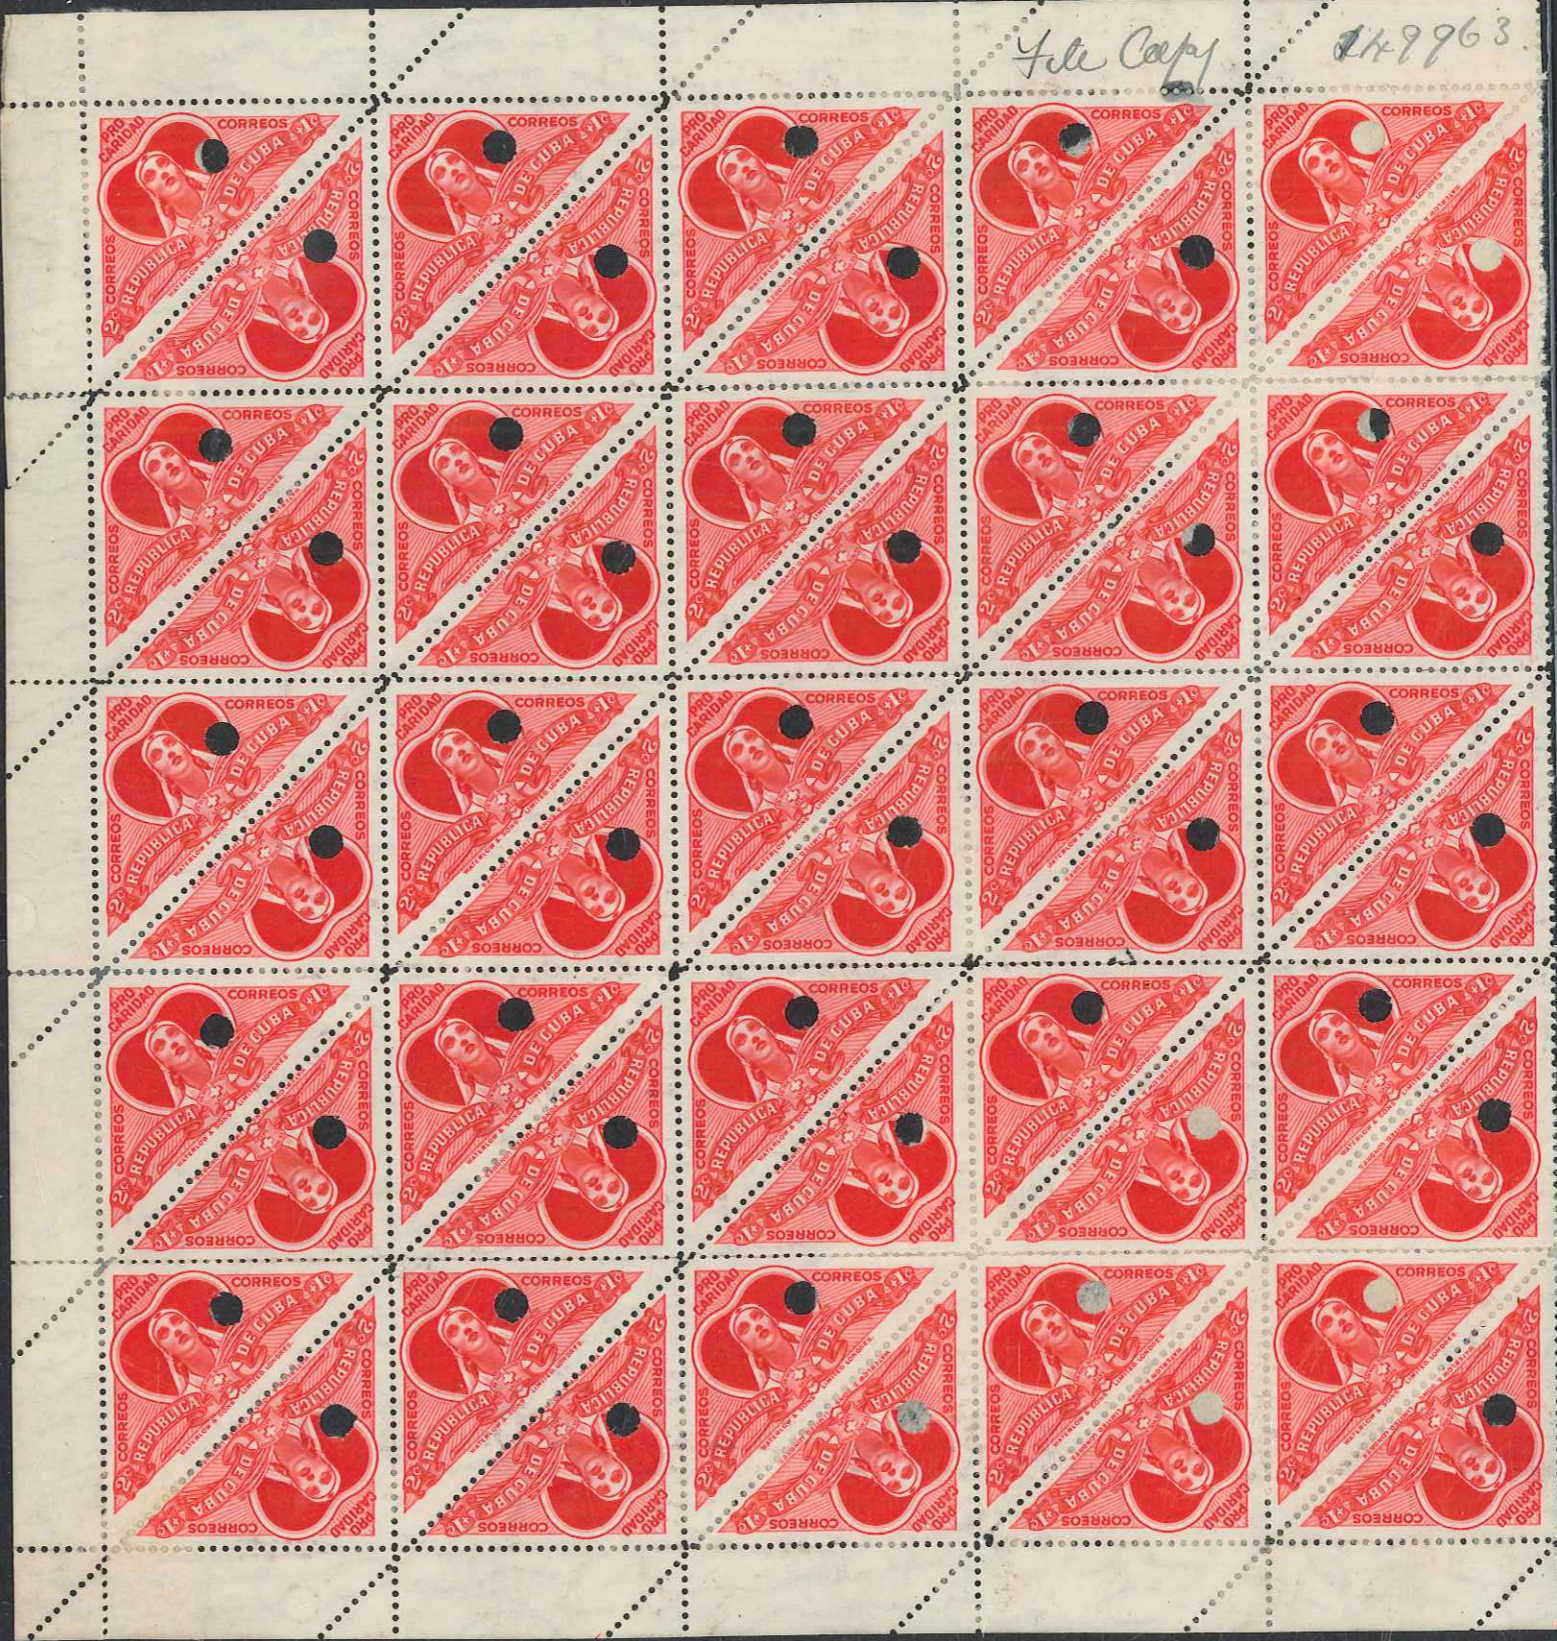

File Copy

249963

Made in Germany

LINDNER