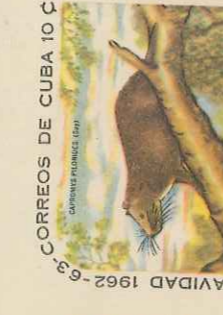

CUBA errors and varieties

1961 - Apr. 12th

Perf. 12½

Normal with Security Paper
Watermarked "VOID-FAUX-NULO"

CUBA errors and varieties

1961 - April 12th

Unwmk. — Perf. 12½

Printed on White Paper