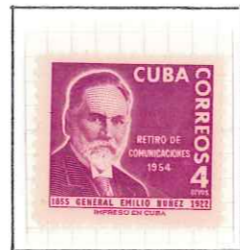

1956 - January 17th

Wmk. Star — Perf. 10

Normal

Misperforated

PRESIDENT SHEET
No. 1453-Q
Printed in U. S. A.