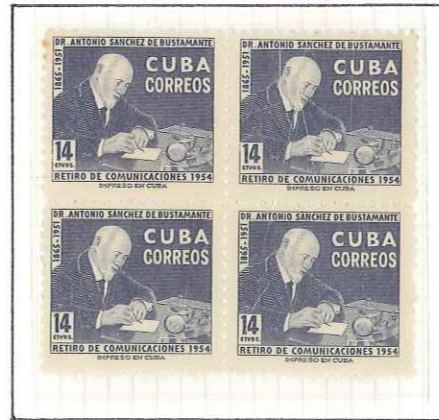

CUBA errors and varieties

1953 - December 23rd

Wmk. Star — Perf. 10

Imperforate Proof
without Red Color

Normal

Misplaced Red Color

Upper Side

Left and
Lower Sides

Lower and Right
Sides

CUBA errors and varieties

1953 - August 21st

Wmk. Star — Perf 10 Engraved

Engraved
Imperforate
Color Proof
Gray and Red Brown

Normal
Brown and Black

Normal
Green and Red Brown

Green and
Dark Red Brown

CUBA errors and varieties

1954 - June 8th

This Stamp Has a Historic Error
"1851-1951" instead of "1849-1949"

Small Color Proof
Printed on Paper

Center Displaced
to the Left

Normal

Center Displaced to
the Right

1956 - January 17th

Wmk. Star — Perf. 10

Normal

Misperforated

PRESIDENT SHEET
No. 1453-Q
Printed in U. S. A.