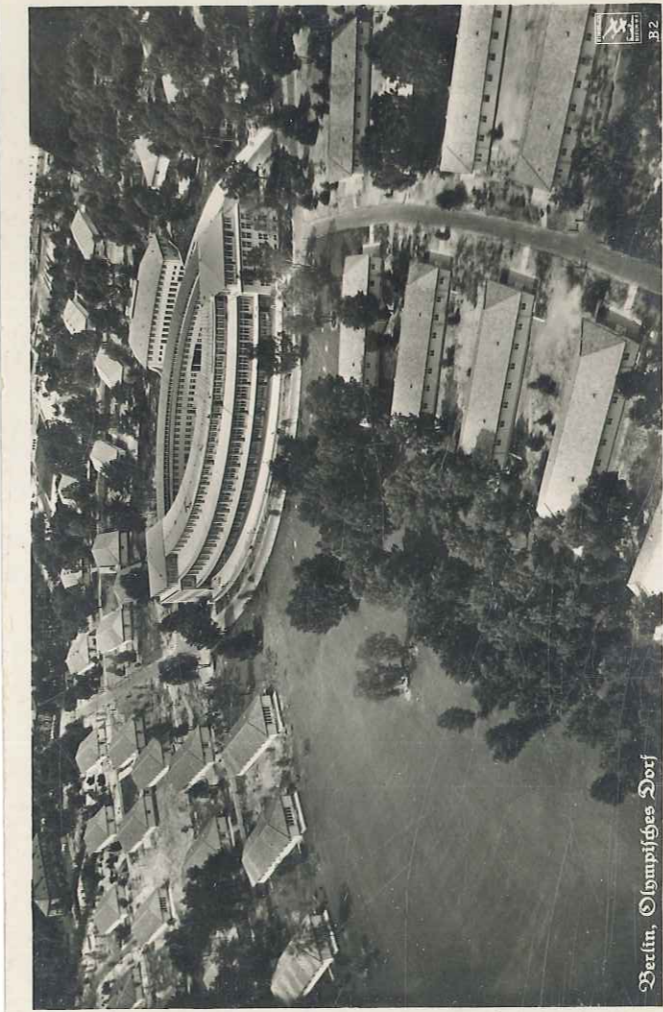

Cat. No. 418-52572
PERMA/DUR
UNIVERSITY PRODUCTS, INC.

Archival
Quality

Cat. No. 418-52572
PERMA/DUR
UNIVERSITY PRODUCTS, INC.

Archival
Quality

PHOTO ★ GUARD # 3205
LIGHT IMPRESSIONS
Rochester, NY

Berlin. Die Sauna, das finn. Bad im Olympischen Dorf