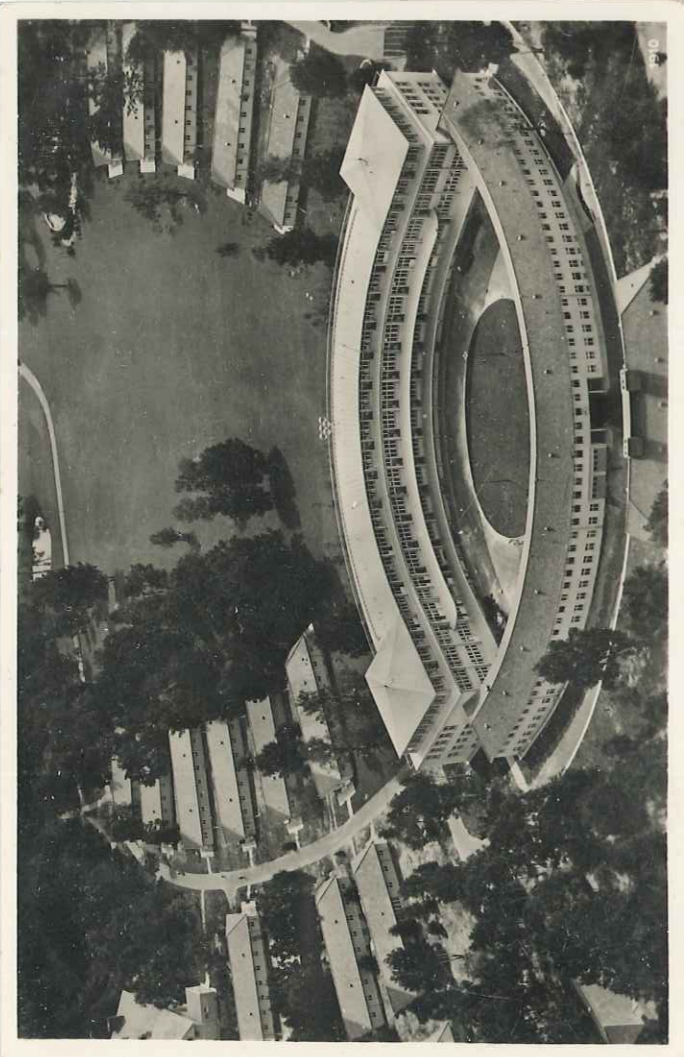

Cat. No. 418-52572
PERMA/DUR
UNIVERSITY PRODUCTS, INC.

Archival
Quality

Cat. No. 418-52572
PERMA/DUR
UNIVERSITY PRODUCTS, INC.

Archival
Quality

PHOTO ★ GUARD # 3205
LIGHT IMPRESSIONS
Rochester, NY

Berlin. Die Sauna, das finn. Bad im Olympischen Dorf