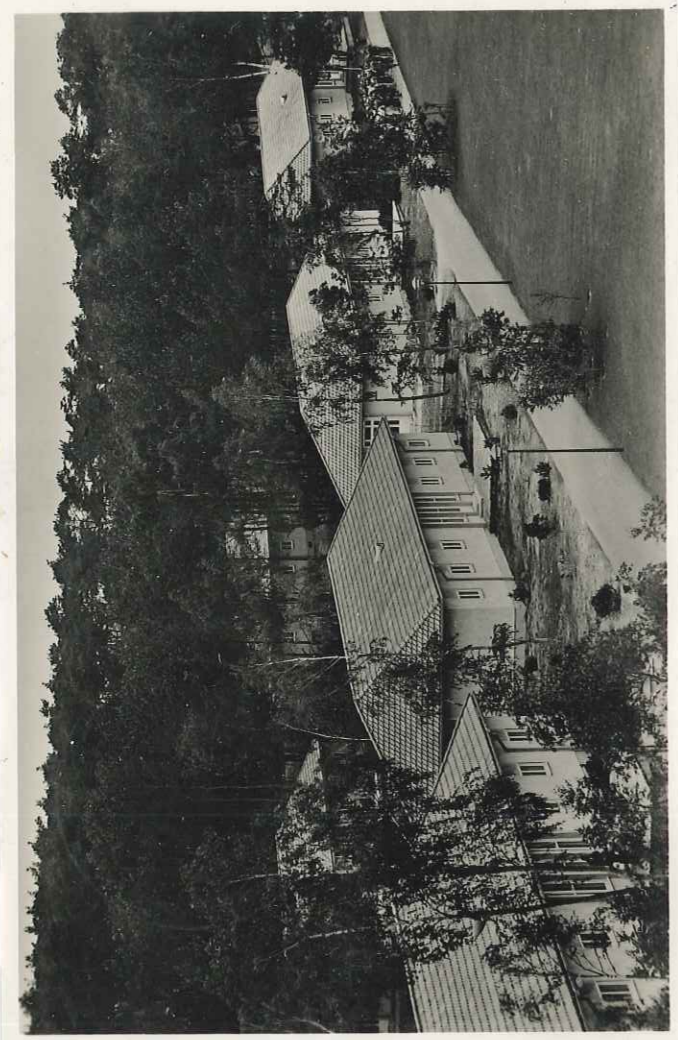

Cat. No. 418-52572
PERMA/DUR
UNIVERSITY PRODUCTS, INC.

Archival
Quality

Cat. No. 418-52572
PERMA/DUR
UNIVERSITY PRODUCTS, INC.

Archival
Quality

PHOTO ★ GUARD # 3205
LIGHT IMPRESSIONS
Rochester, NY

Berlin. Die Sauna, das finn. Bad im Olympischen Dorf